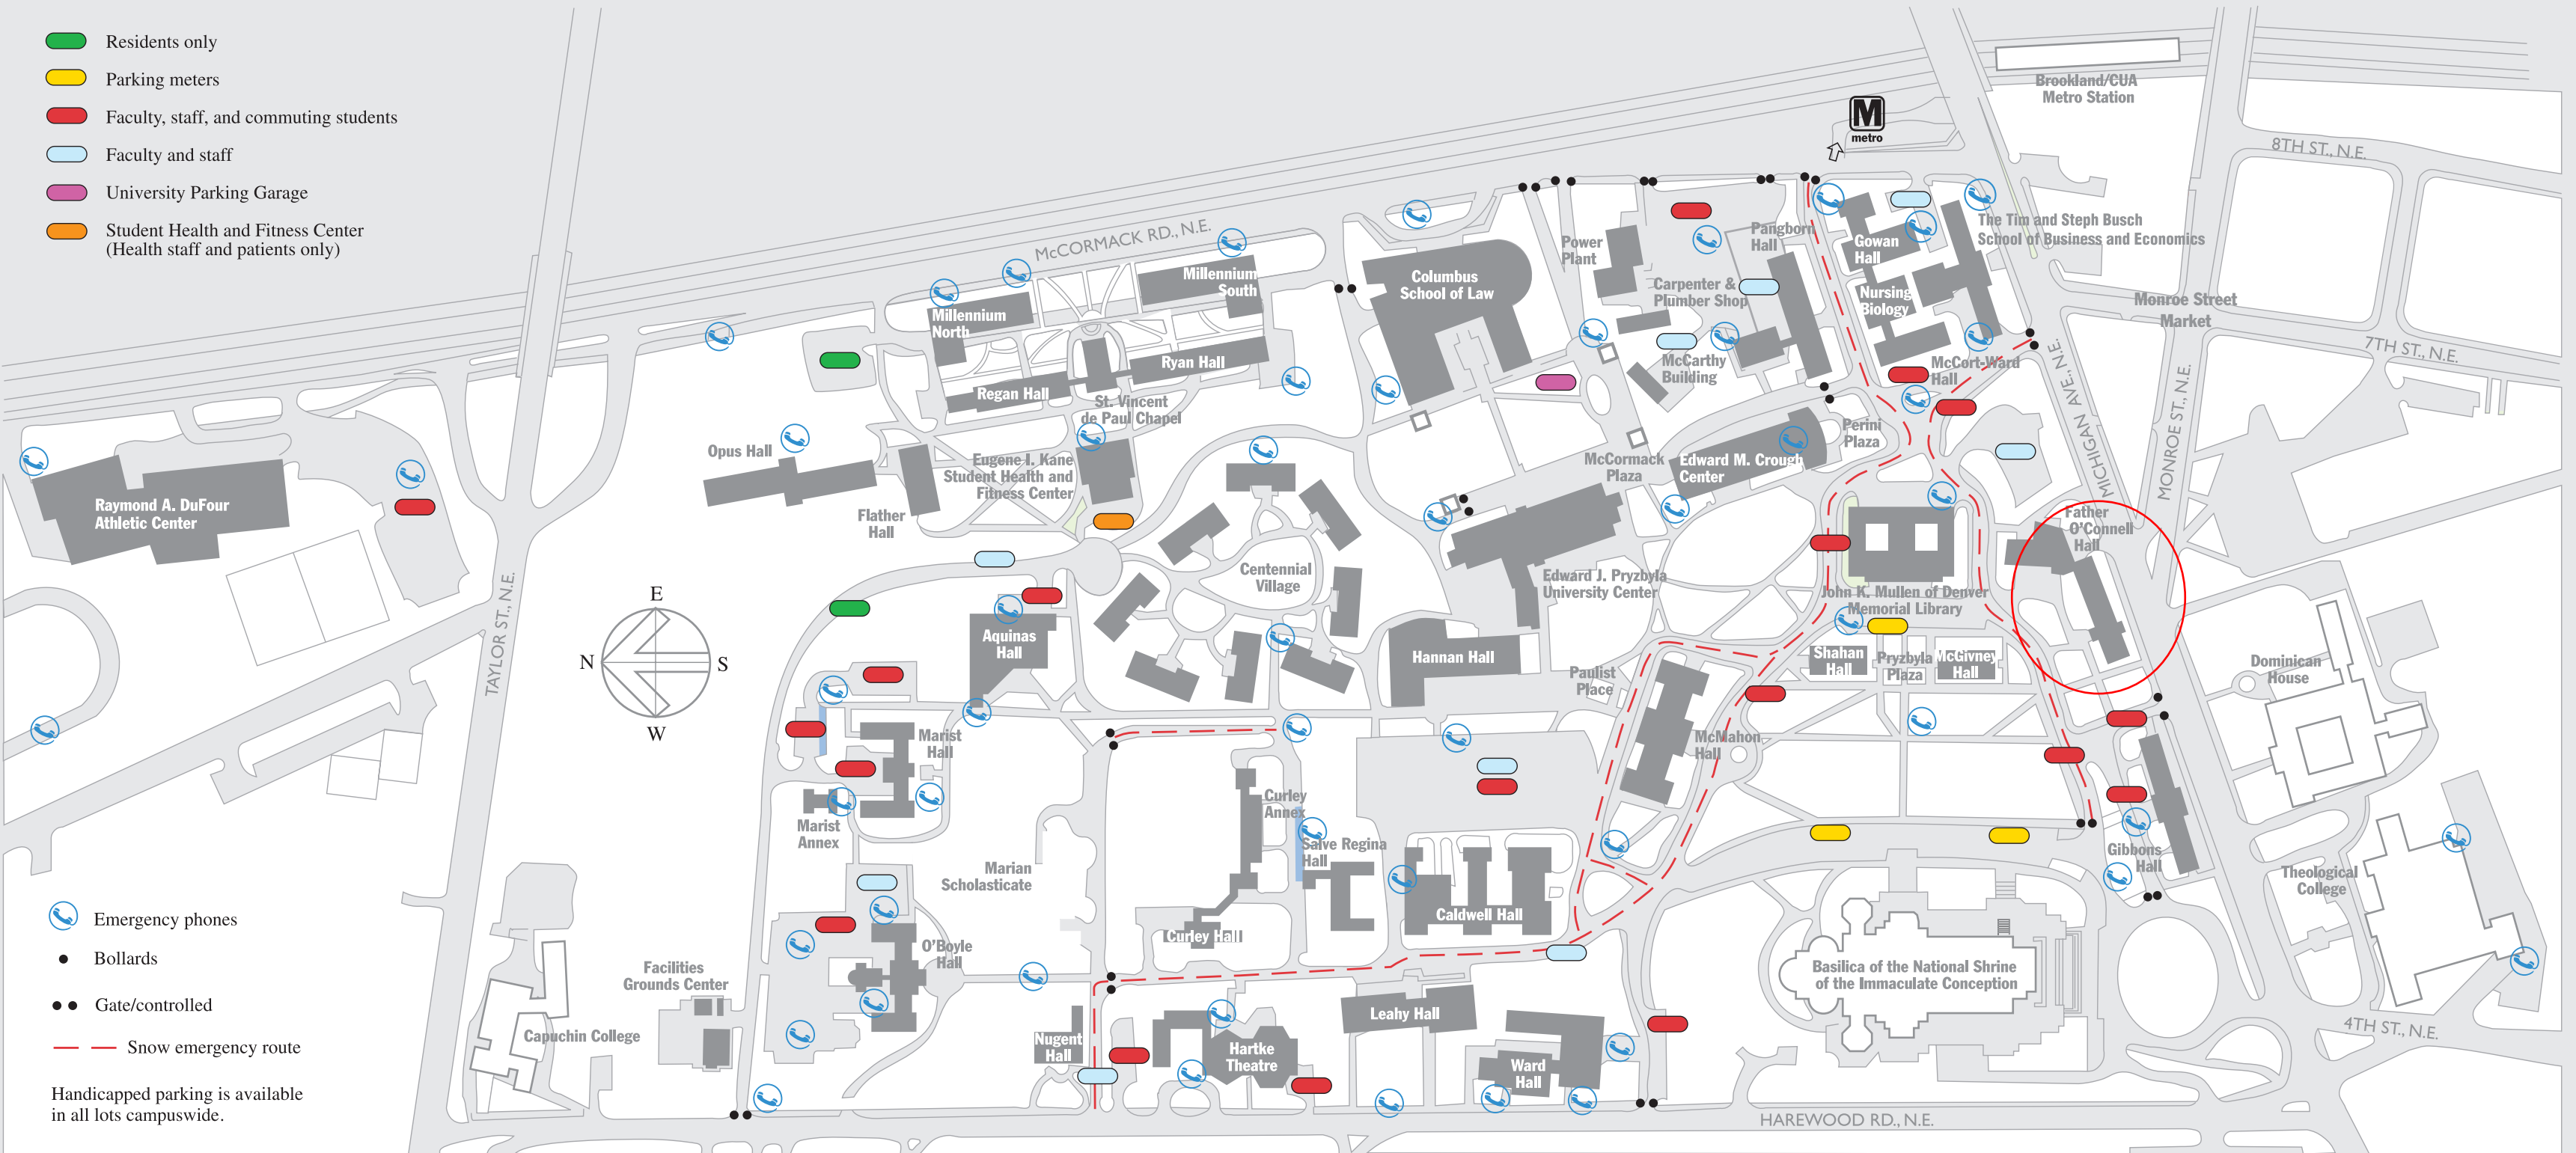

THE CATHOLIC UNIVERSITY OF AMERICA

- Residents only
- Parking meters
- Faculty, staff, and commuting students
- Faculty and staff
- University Parking Garage
- Student Health and Fitness Center (Health staff and patients only)

- Emergency phones
 - Bollards
 - Gate/controlled
 - Snow emergency route
- Handicapped parking is available in all lots campuswide.

Revised January 2018